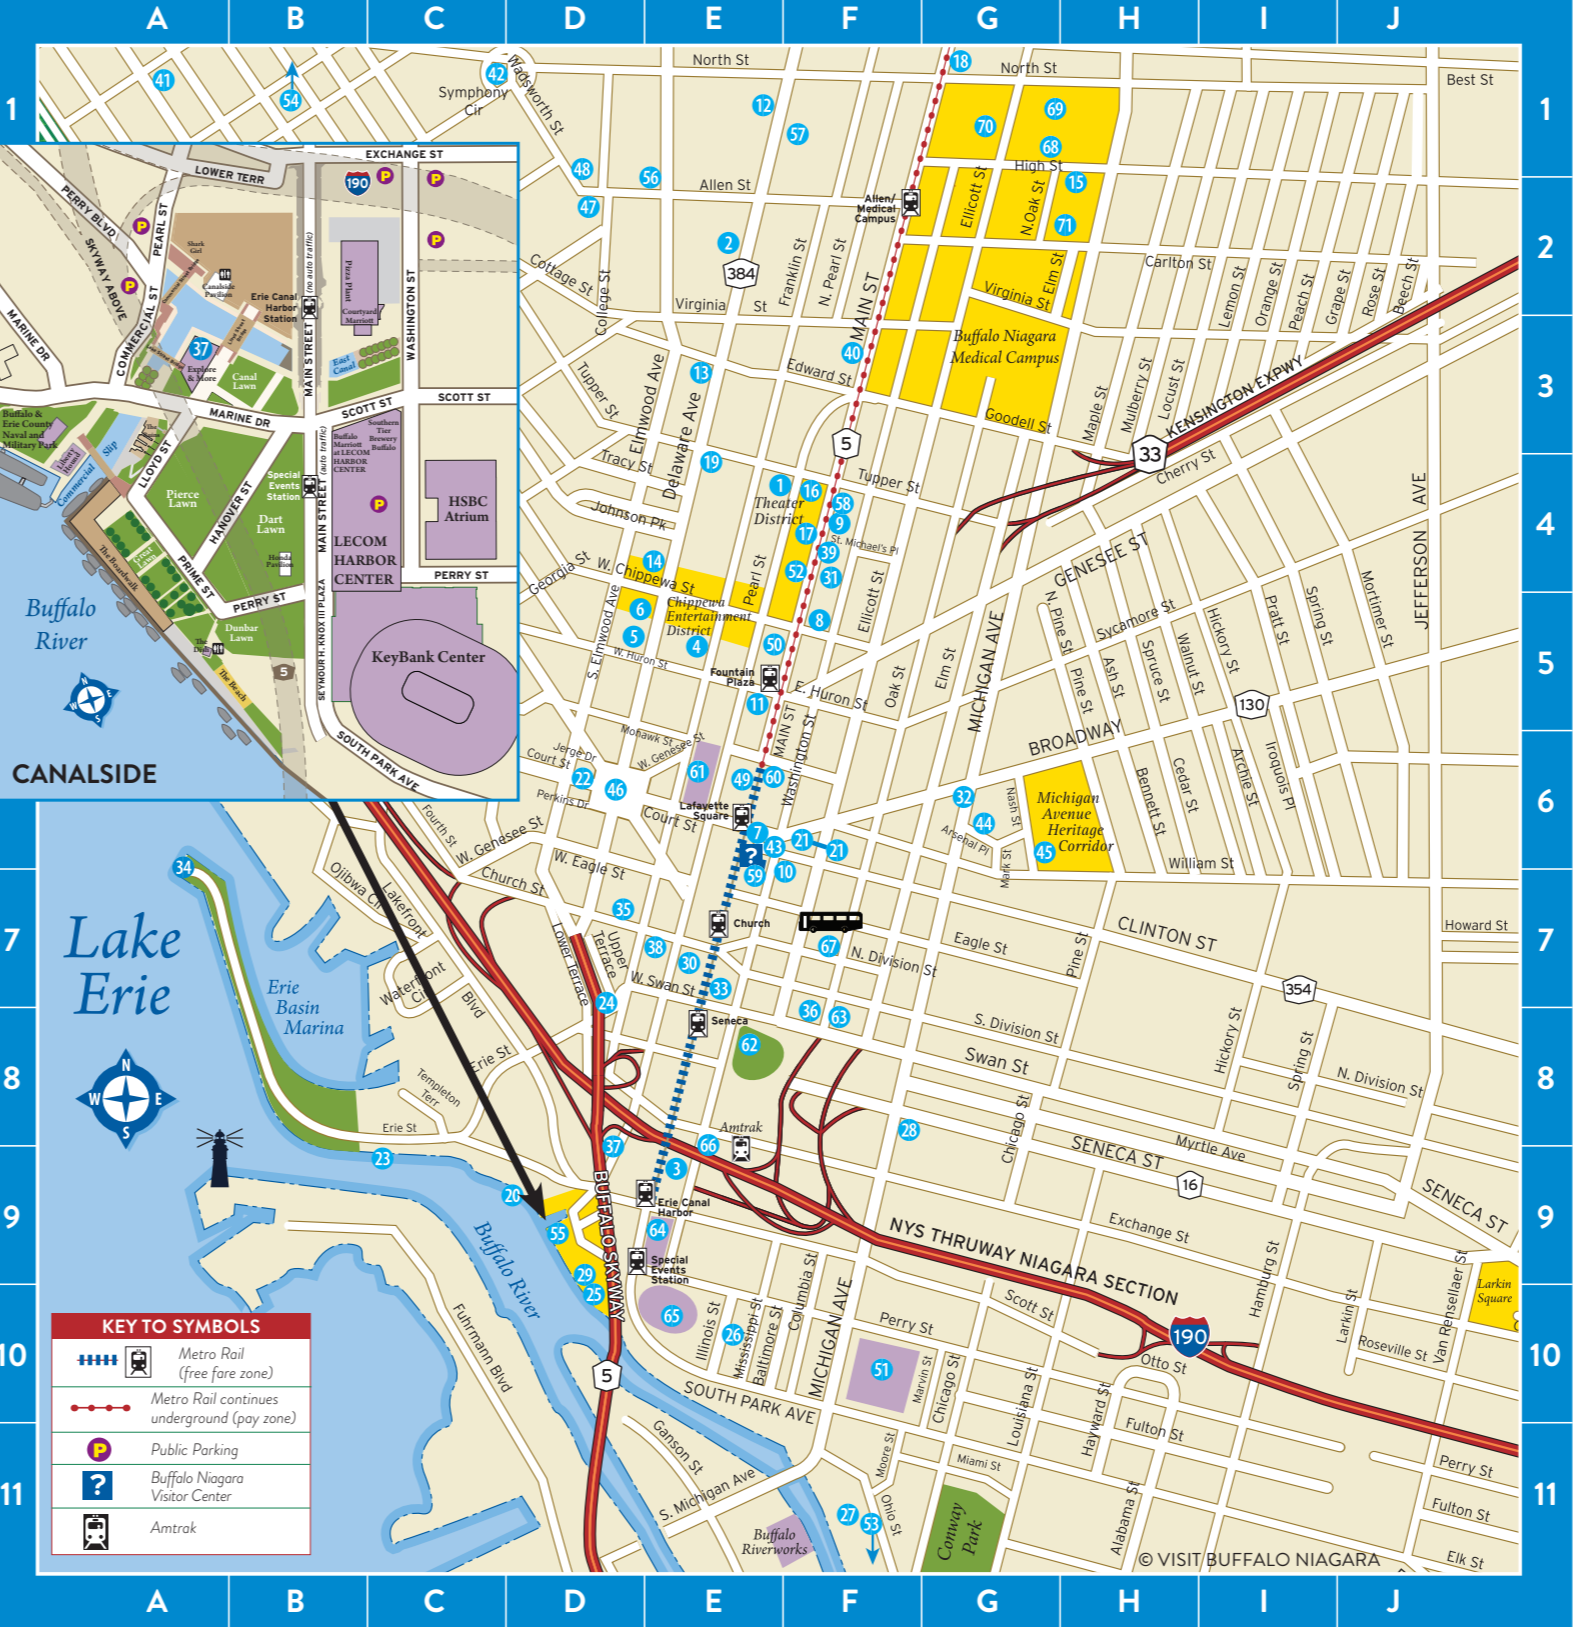

1. **KEY TO SYMBOLS**
2. Metro Rail (free fare zone)
   - Metro Rail continues underground (pay zone)
   - Public Parking
   - Buffalo Niagara Visitor Center
   - Amtrak
3. D-6 46 Niagara Square
   - E-2 47 Nietzsche's
   - D-1 48 Pausa Art House
   - F-6 49 Road Less Traveled Productions
   - F-5 50 Rotary Rink/Fountain Plaza
   - E-10 51 Seneca Buffalo Creek Casino
   - F-4 52 Shea's Performing Arts Center (Shea's Buffalo Theatre & Smith Theatre)
   - F-11 53 Silo City/duende
   - B-1 54 Sportsmen's Tavern
   - D-9 55 The Longshed at Canalside
   - E-2 56 Theatre of Youth Company
   - F-1 57 Theodore Roosevelt Inaugural National Historic Site
   - F-4 58 Town Ballroom
   - E-6 59 Visit Buffalo Niagara
   - E-6 60 WNY Book Arts Center
   - E-9 61 Lecom HarborCenter
   - E-10 62 KeyBank Center
4. **Transportation**
5. E-9 66 Amtrak Station
   - F-7 67 NFTA/Greyhound Bus Terminal
6. **Hospitals**
7. G-1 68 Buffalo General Medical Center
   - G-1 69 Gates Vascular Institute
   - G-1 70 John R. Oishe Children's Hospital
   - G-2 71 Roswell Park Comprehensive Cancer Center
8. **Meeting/Sports Facilities**
9. E-6 61 Buffalo Convention Center
   - E-8 62 Buffalo Bisons/Sahlen Field
   - F-8 63 Erie Community College/Burt Flickinger Athletic Center