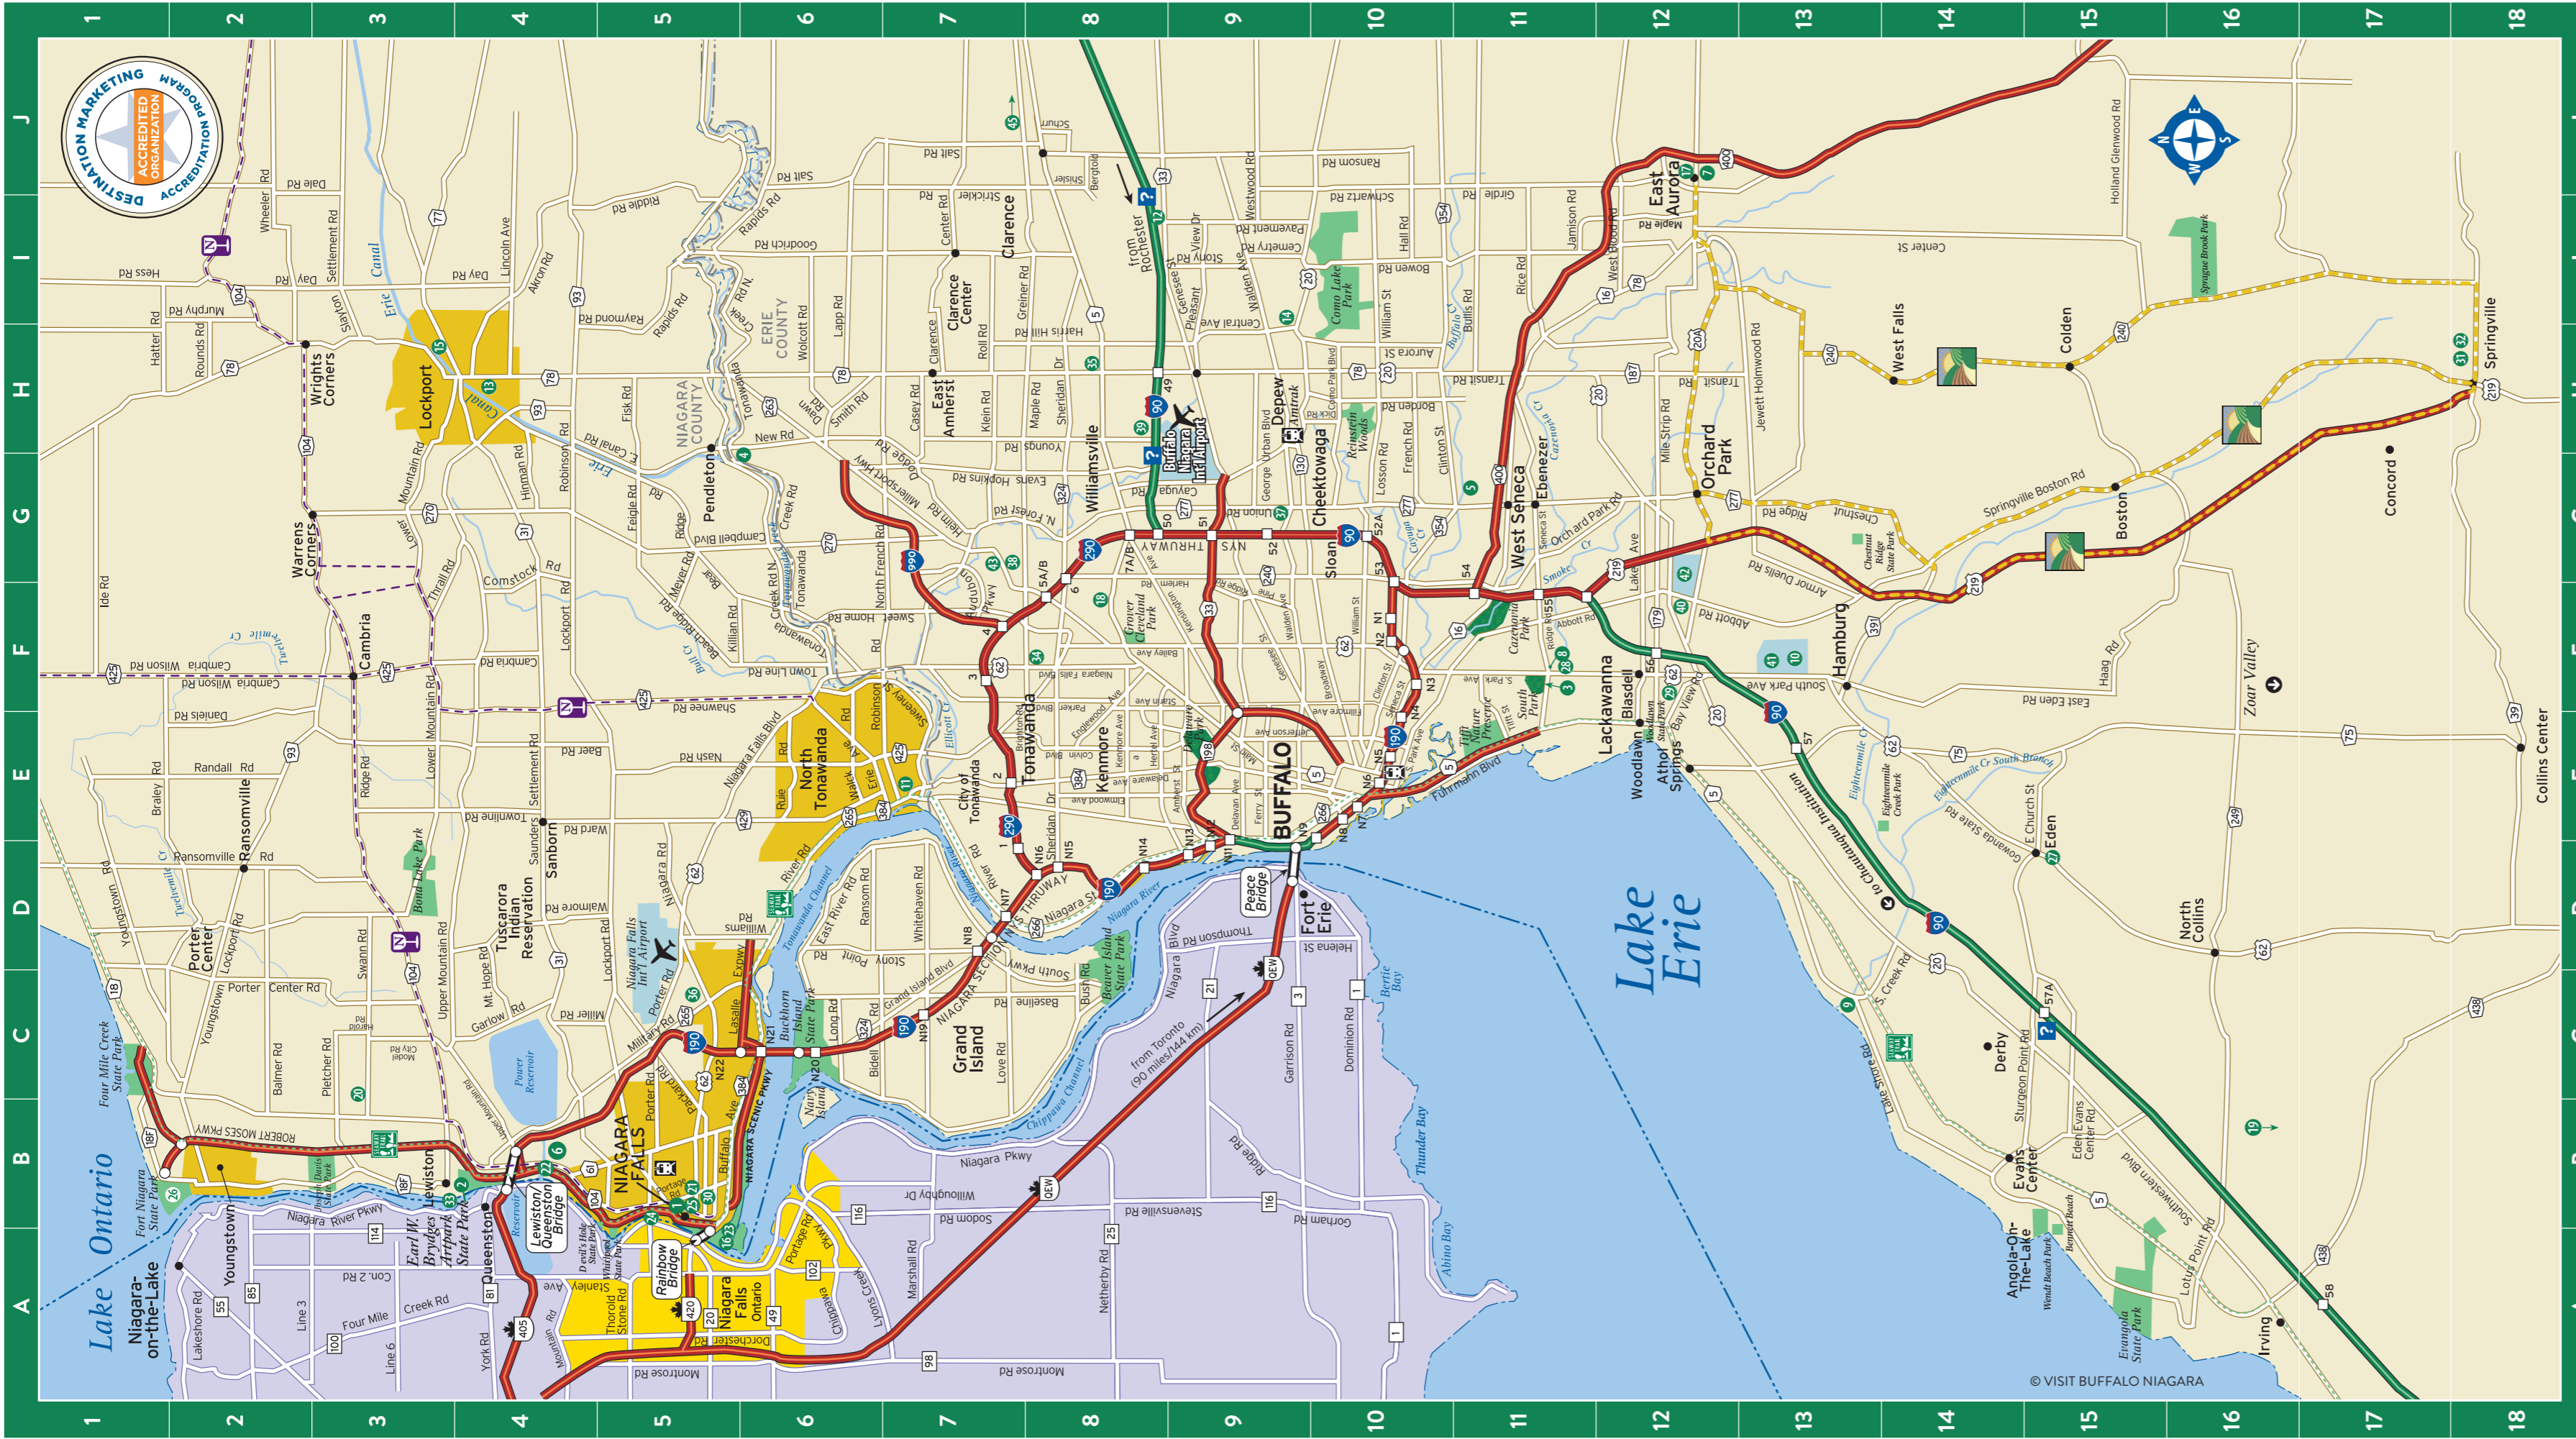

← BUFFALO NIAGARA FALLS REGION

Attractions/Entertainment

- B-5 1 Aquarium of Niagara
- B-4 2 Artpark
- F-11 3 Buffalo & Erie County Botanical Gardens
- G-6 4 Buffalo Niagara Heritage Village
- G-11 5 Burchfield Nature & Art Center
- B-4 6 Castellani Art Museum
- J-12 7 Elbert Hubbard Roycroft Museum
- F-11 8 Father Baker Museum
- C-13 9 Frank Lloyd Wright's Graycliff
- F-13 10 Hamburg Gaming at the Fairgrounds/ Buffalo Raceway
- E-7 11 Herschell Carrousel Factory Museum
- I-8 12 Hull House
- H-4 13 Kenan Center
- I-9 14 Lancaster Opera House
- H-3 15 Lockport Locks & Erie Canal Cruises
- B-5 16 Maid of the Mist
- J-12 17 Millard Fillmore House
- F-8 18 MusicalFare Theatre
- A-16 19 National Comedy Center
- C-3 20 National Shrine Basilica of Our Lady of Fatima
- B-5 21 Niagara Arts & Cultural Center
- B-4 22 Niagara Falls Power Vista
- B-5 23 Niagara Falls State Park/Cave of the Winds
- B-5 24 Niagara Falls Underground Railroad Heritage Center
- B-5 25 Niagara Great Gorge Railway Trail
- B-2 26 Old Fort Niagara
- D-15 27 Original Kazoo Factory
- F-11 28 Our Lady of Victory Basilica & National Shrine
- F-12 29 Penn Dixie Paleontological & Outdoor Education Center
- B-5 30 Seneca Niagara Resort & Casino
- H-18 31 Springville Auction (Gentner's Commission Market)
- H-18 32 Springville Center for the Arts
- A-4 33 Whirlpool Jet Boat Tours

Shopping

- F-8 34 Boulevard Mall
- H-8 35 Eastern Hills Mall
- C-5 36 Fashion Outlets Niagara Falls USA
- G-9 37 Walden Galleria

Meeting Facilities/Public Sites

- G-7 38 Northtown Center at Amherst
- H-8 39 Erie Community College North Campus
- F-12 40 Erie Community College South Campus
- F-13 41 The Fairgrounds in Hamburg
- G-12 42 Highmark Stadium
- G-7 43 University at Buffalo North Campus/ UB Center for the Arts

Parks, Trails & Transportation

- Olmsted parks
- State and county parks
- Seaway Trail
- Western New York Southtowns Scenic Byway
- Niagara Wine Trail USA
- Amtrak (3 locations)